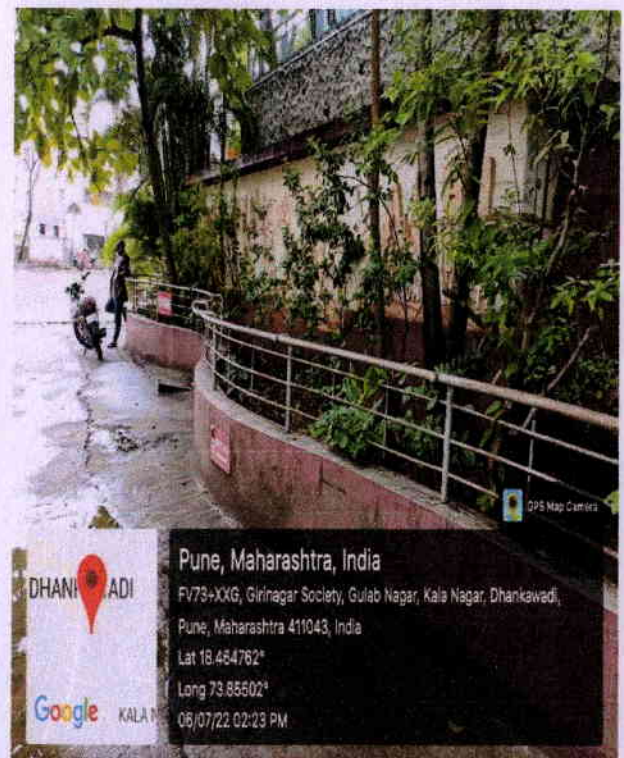

Rajgad Dnyanpeeth's

Rajgad Institute of Management Research & Development, Pune-43

Approved by AICTE, Recognized by DTE (Govt. of Maharashtra), Affiliated
to Savitribai Phule Pune University

Green landscaping with trees and plants

Institute has implemented green-friendly practices to manage the available resources and has taken steps in environmental conservation and protection. Creating an environment for progressive learning and development campus is covered by herbs, shrubs, and trees. Various pollution awareness programs in and around the institute and help in maintaining a green campus. It encourages institute students to care about the treatment of trees and shrubs as well as environmental issues within their campus community. Different plantation programs are happening in the institute to create environment consciousness amongst students.